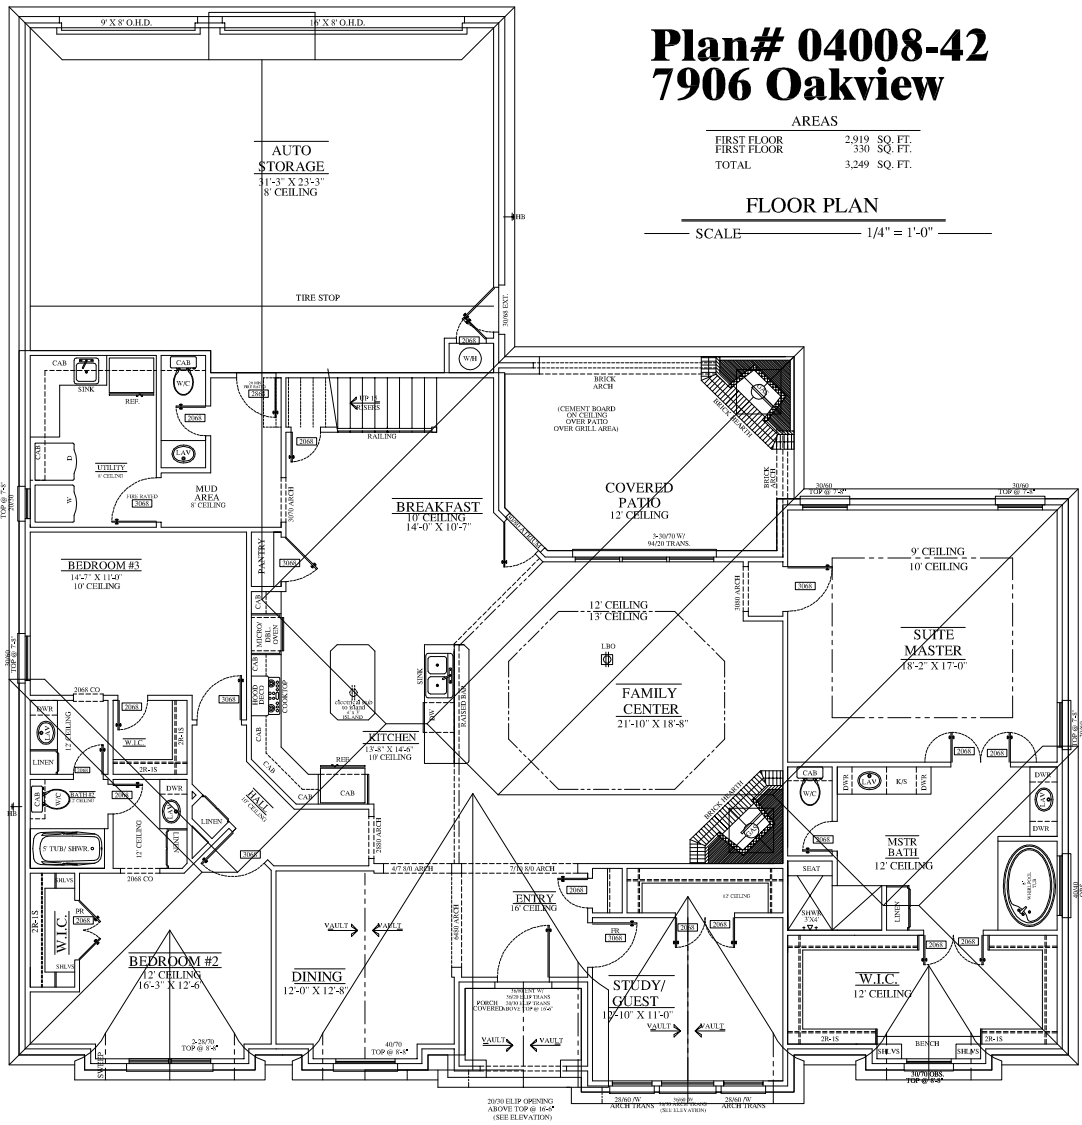

Plan# 04008-42 7906 Oakview

AREAS	
FIRST FLOOR	2,919 SQ. FT.
FIRST FLOOR	330 SQ. FT.
TOTAL	3,249 SQ. FT.

FLOOR PLAN

SCALE: 1/4" = 1'-0"

BONUS ROOM FLOOR PLAN

SCALE: 1/4" = 1'-0"